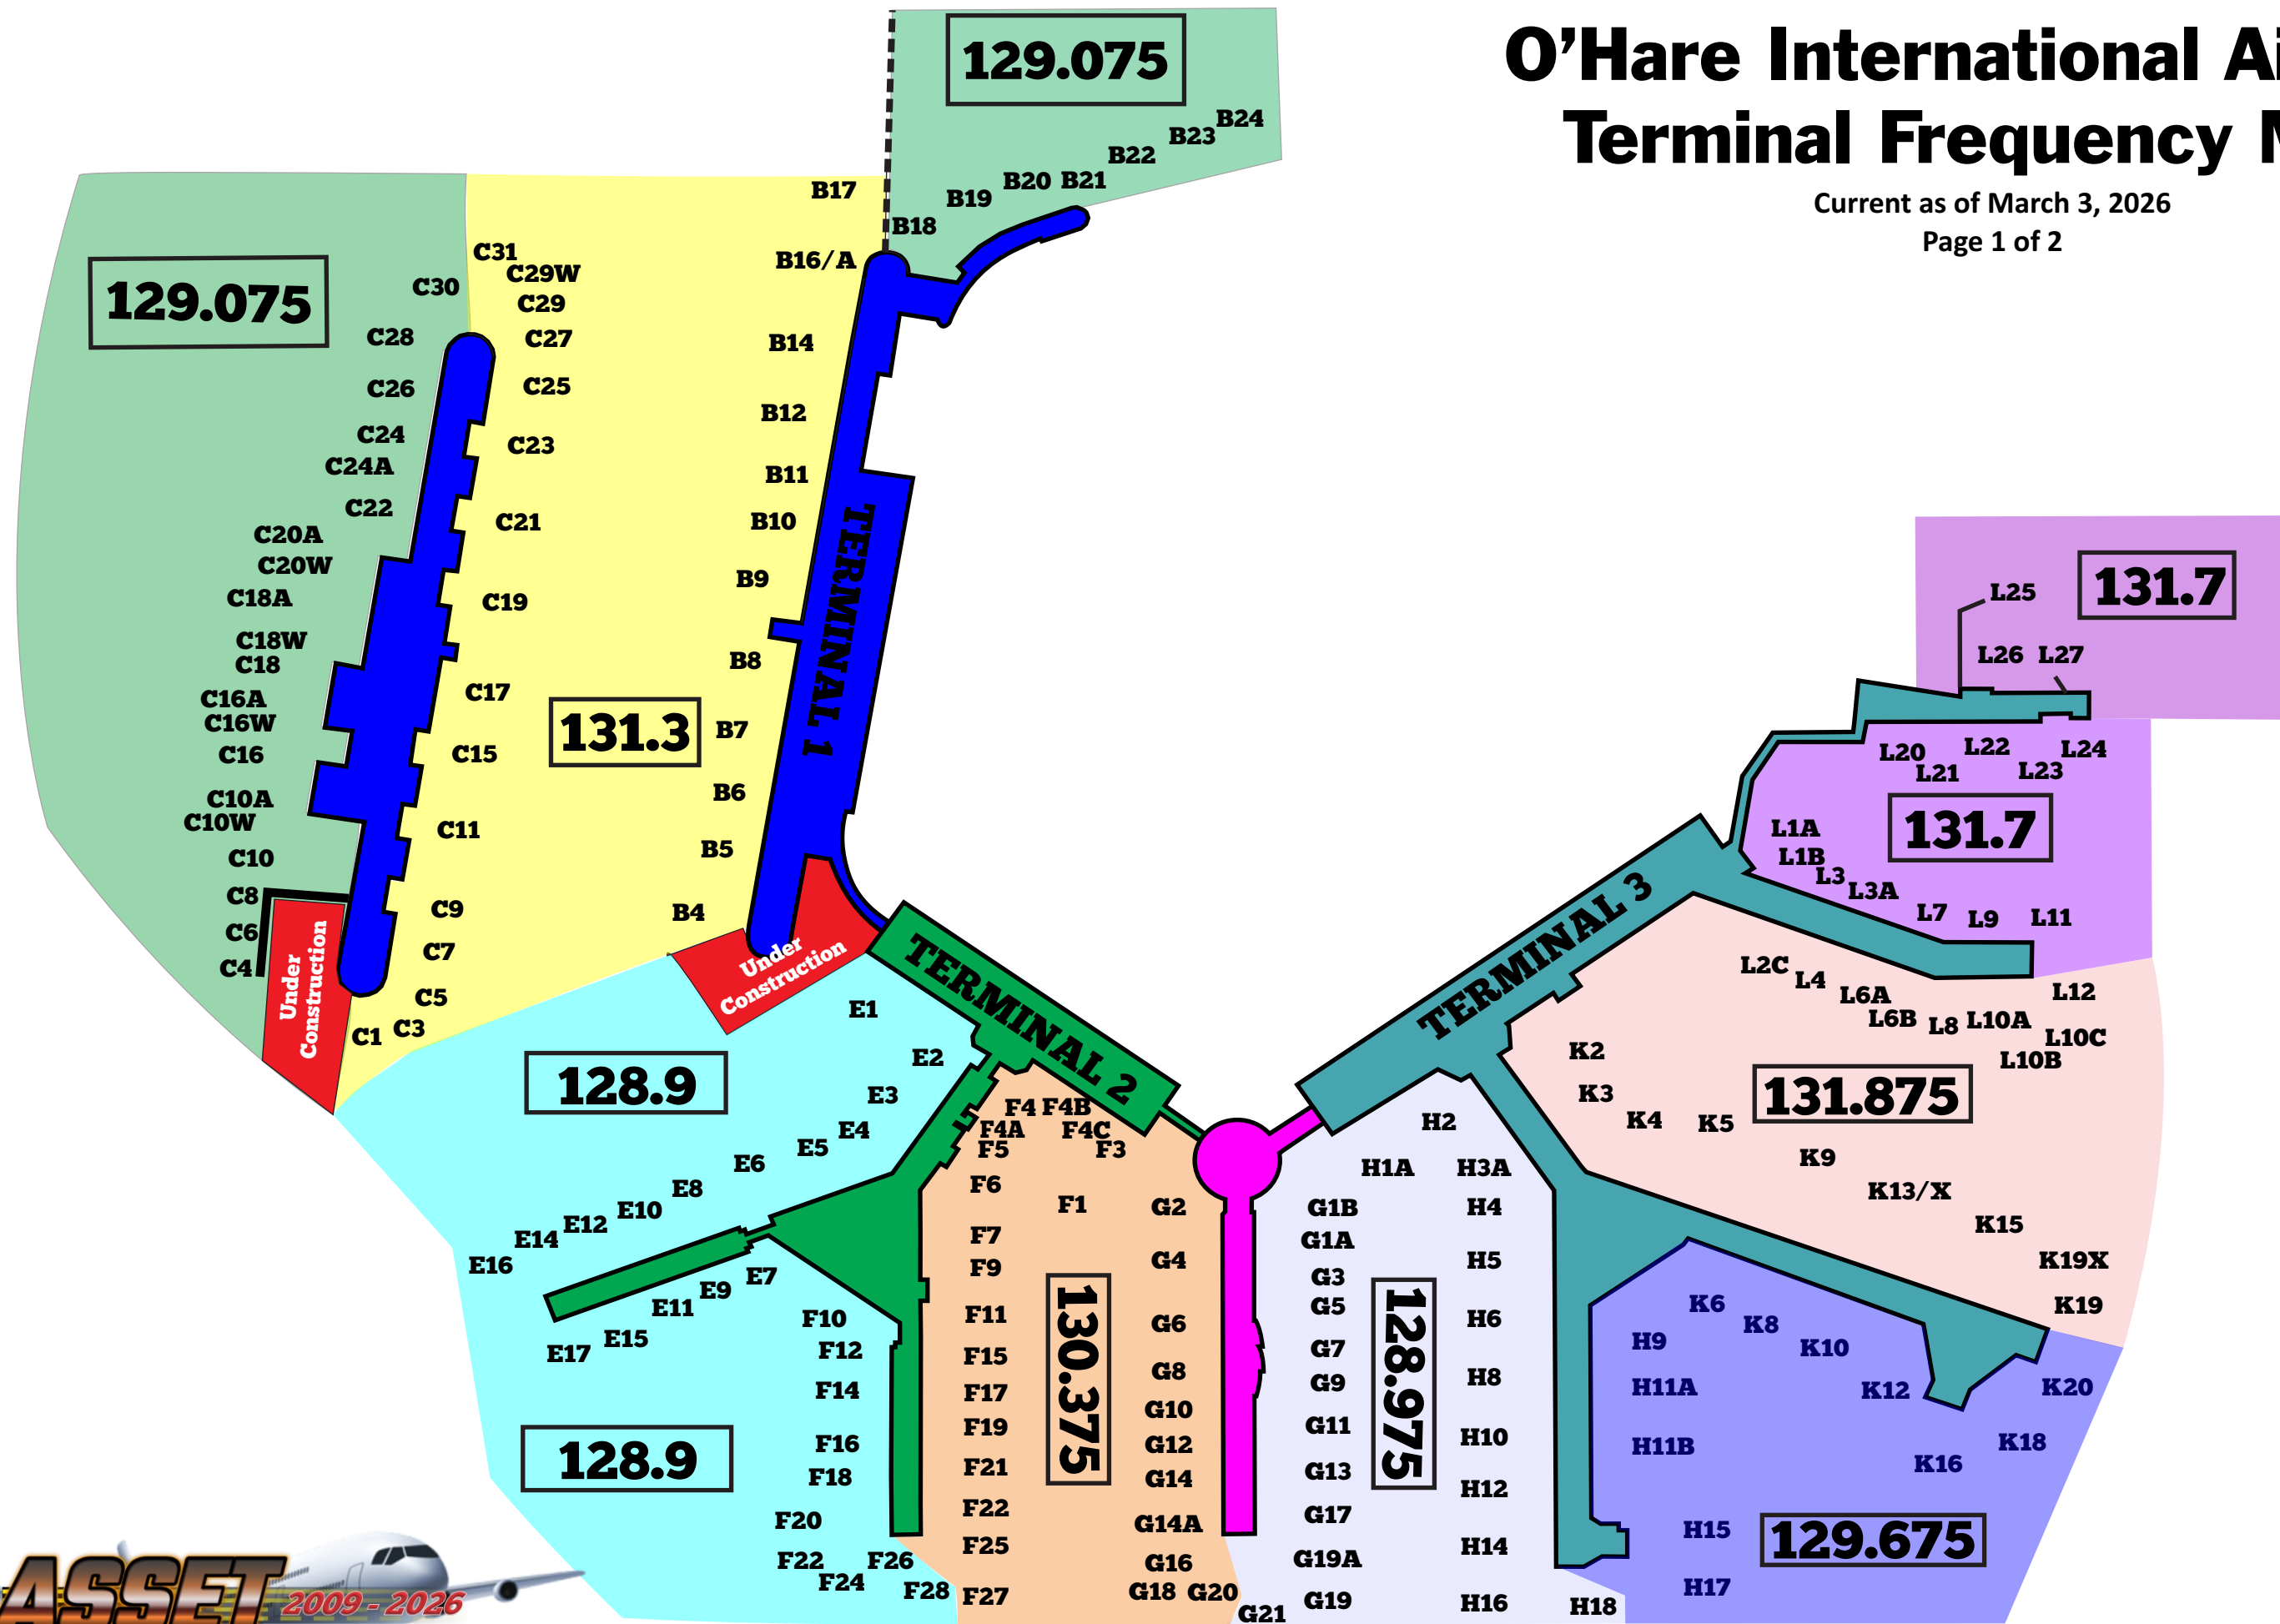

# O'Hare International Airport Terminal Frequency Map

Current as of March 3, 2026

Page 1 of 2

# O'Hare International Airport Terminal Frequency Map

Current as of March 3, 2026

Page 2 of 2