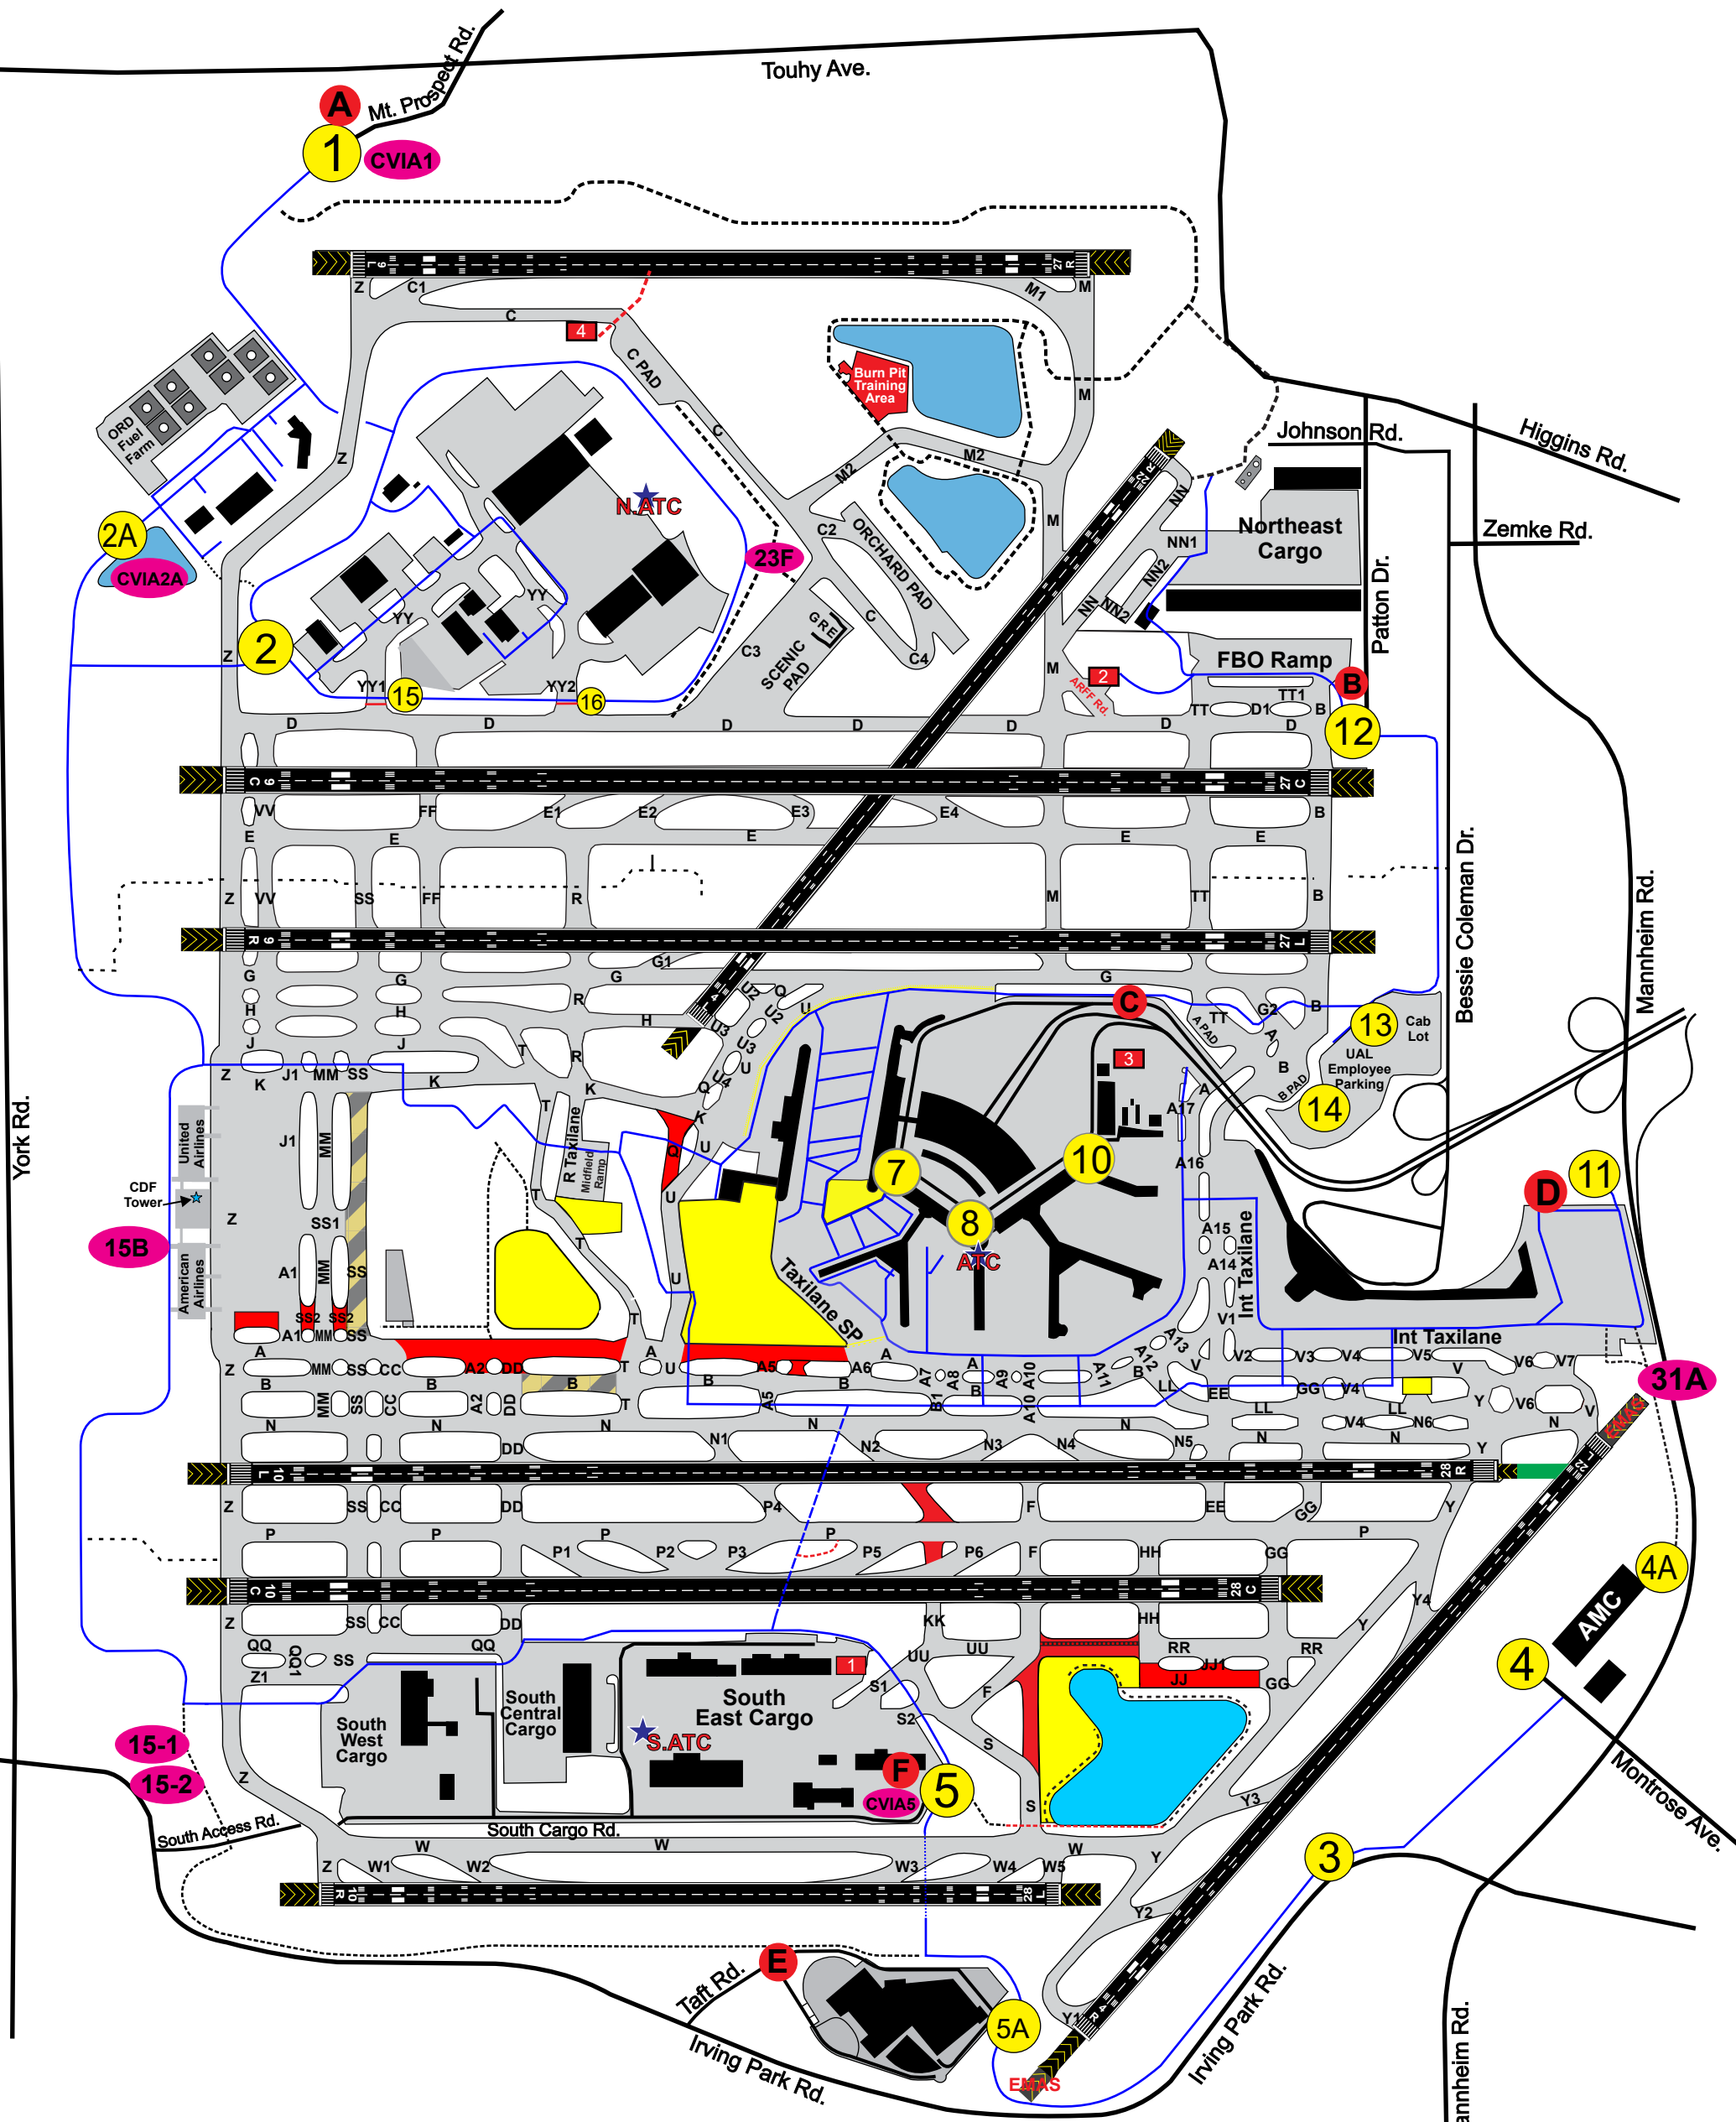

O'Hare International Airport

Security Posts and ARFF Staging Area Airfield Map

Effective: March 15, 2026 to July 2026

*MTD Escorts should meet responding Departments at staging areas Landside.

Map to be used for reference ONLY
Not to be used for aircraft or taxi navigation
It is the responsibility of the user to ensure they have the most accurate airport reference map prior to driving or taxiing on the airfield